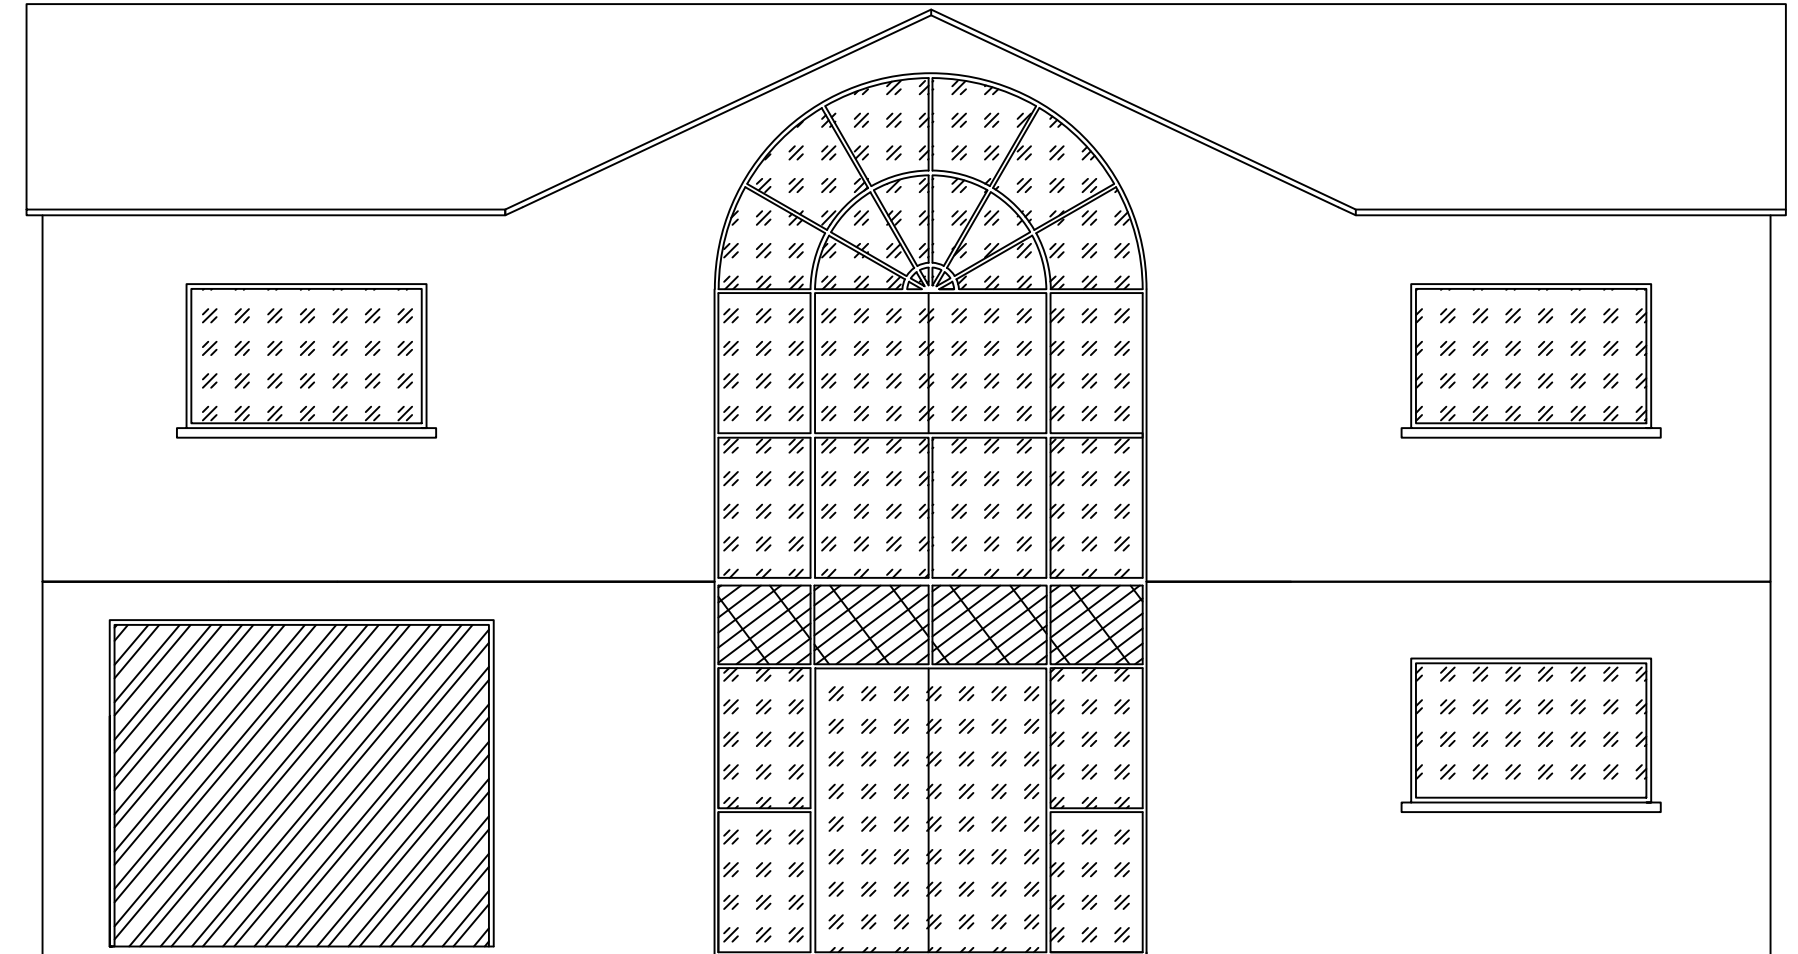

FRONT VIEW

BACK VIEW

LEFT VIEW

RIGHT VIEW

ENGR 101 SPRING 2013 FINAL PROJECT - GETAWAY COTTAGE

NAME: ERIK J. GIESEN LOO

PROFESSOR MATTHEW HIGGINS

SCALE: 1/4" = 1'