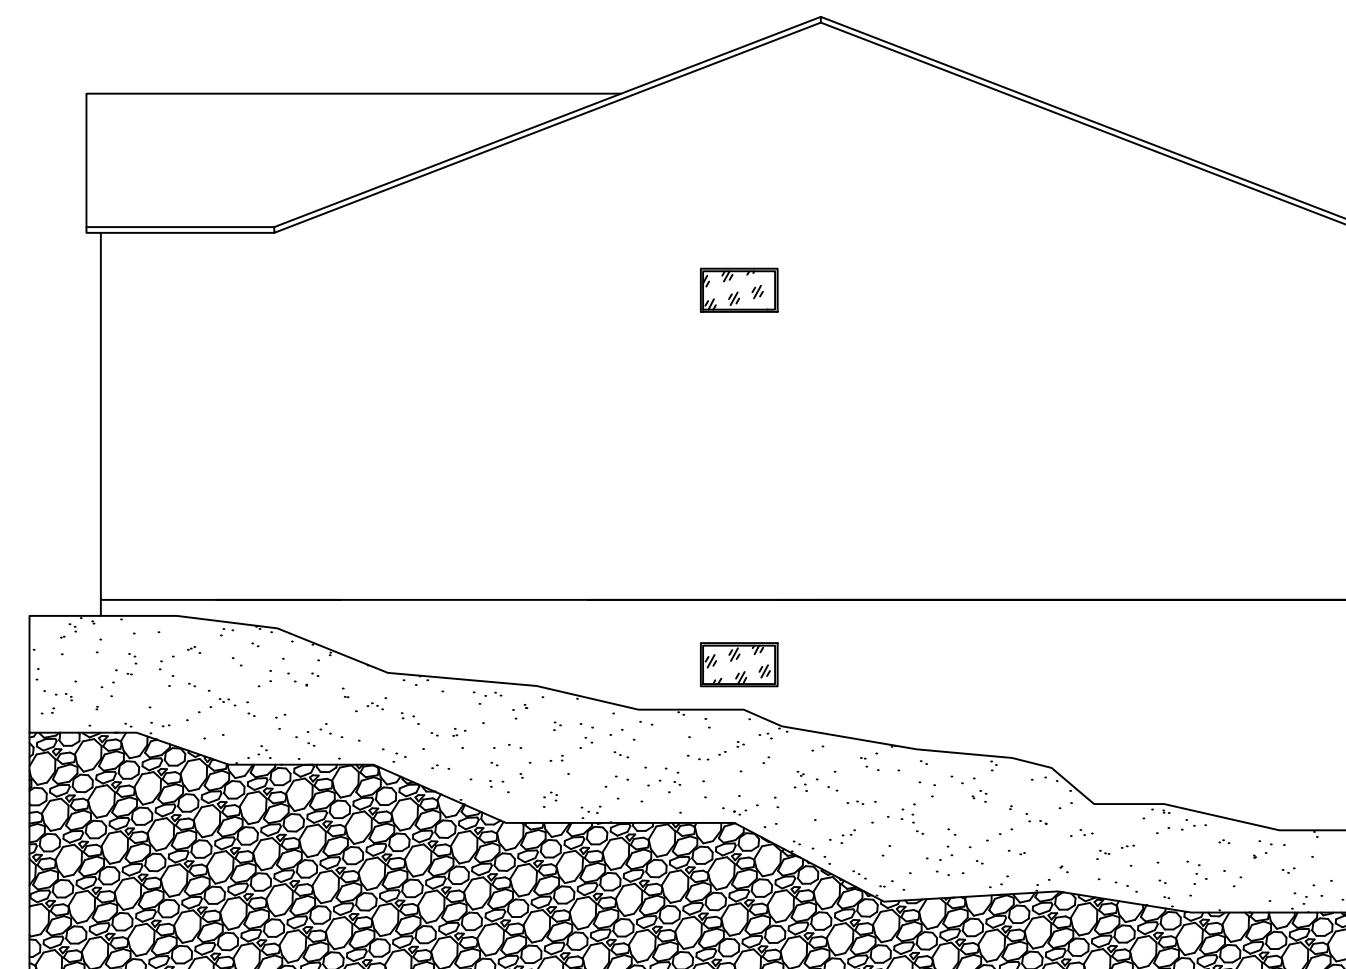

FRONT VIEW

BACK VIEW

LEFT VIEW

RIGHT VIEW

ENGR 101 SPRING 2013 FINAL PROJECT - GETAWAY COTTAGE

NAME: ERIK J. GIESEN LOO

PROFESSOR MATTHEW HIGGINS

SCALE: 1/4" = 1'